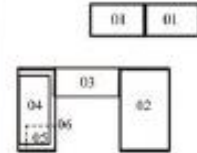

Office Product Selection

**PMW WOOD VENEER SERIES**

- 01: **PMW-12** Two Drawers Lateral File
- 02: **PMW-03** Desk
- 03: **PMW-96** Bridge
- 04: **PMW-4458** Hutch
- 05: **PMW-07** Drawer Box File
- 06: **PMW-1169** Credenza Knee Hole

**PMW-01**  
Desk  
72"W x 36"D x 29"H

**PMW-19**  
Coffee Table  
49"W x 24"D x 16"H

**PMW-46/96**  
R/L Return  
42"W x 20"D x 29"H

**PMW-20**  
End Table  
24"W x 13"D x 20"H

**PMW-112**  
Four Drawers Lateral File  
37"W x 20"D x 57"H

**PMW-35**  
Conference Table  
72"W x 36"D x 29"H

**PMW-37**  
Conference Table  
120"W x 48"D x 29"H

**PMW** WOOD VENEER SERIES

Desk

**PMW-01**  
72"W x 36"D x 29"H  
**PMW-03**  
60"W x 30"D x 29"H

Credenza Knee Hole

**PMW-37**  
120"W x 48"D x 29"H  
**PMW-38**  
144"W x 48"D x 29"H

**PMW-40**  
205"W x 60"D x 29"H