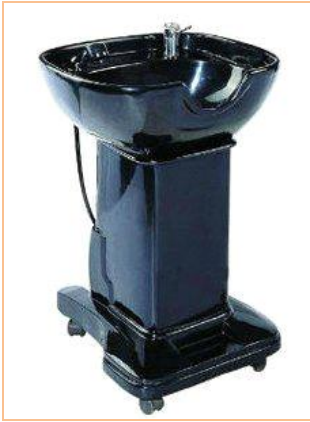

PMBF003

- Mobile shampoo bowl station.
- Includes faucets and water lines.
- Available in black only.