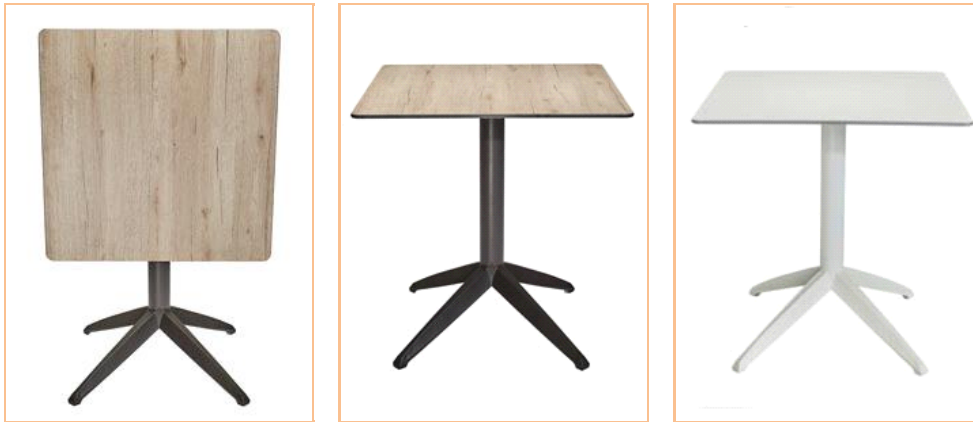

EZ-Quatro

- Ezpeleta
- Made in Spain
- Central leg folding table
- Base in polypropylene injection and lacquered aluminum tube of 70x2 mm.
- Compact table top of 10 mm thick
- Adjustable leveling feet