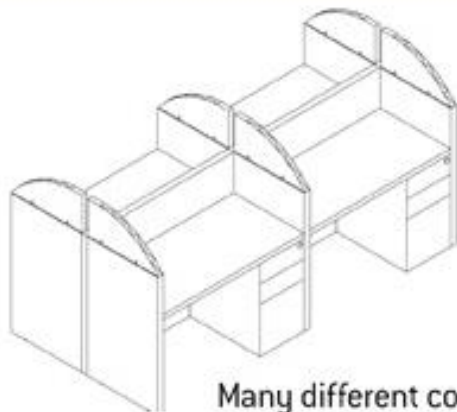

SMP2724
24 x 1 x 27³/₄

Dividers & Panels

SMP5372 72 x 1 x 53
SMP5348 48 x 1 x 53
SMP4148 48 x 1 x 41
SMP4124 24 x 1 x 41

Panel Connectors

SM2WayC41 1 x 1 x 41 90°
SM2WayC53 1 x 1 x 53 90°

SM3WayC41 1 x 1 x 41
SM3WayC53 1 x 1 x 53

SM4WayC41 1 x 1 x 41
SM4WayC53 1 x 1 x 53

Glass Panels

SMCGP1236 36 x ¹/₄ x 12
SMCGP1224 24 x ¹/₄ x 12

SMRGP1236 36 x ¹/₄ x 12
SMRGP1224 24 x ¹/₄ x 12

Tapered Leg

SMTL27
2 dia x 27³/₄

Many different configurations for your working space.